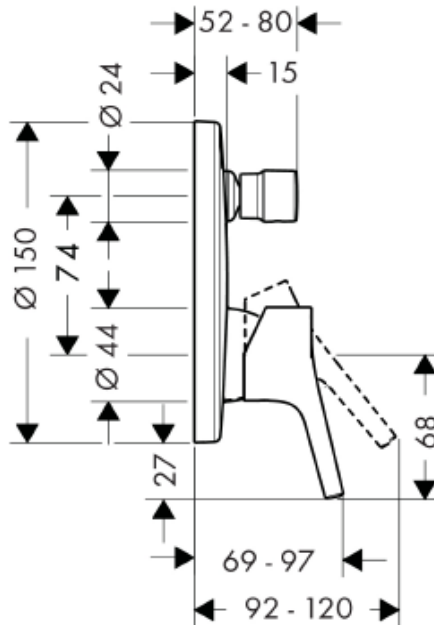

SPECIFICATION SHEET - fittings

BRAND:	hansgrohe	Product Photo:
ORIGIN:	Germany	
SERIES:	Talis S	
PRODUCT DESCRIPTION:	Finish set for concealed bath/shower mixer with automatic diverter • Flow rate: 22 l./min. at 3 bar • Flow pressure; 1~5 bar (15~70 psi)	
MODEL No.	72405 000	
FINISH/COLOUR:	Chrome-plated	
DIMENSIONS:	Ø150mm	
OPTIONAL MATCHING PARTS:	Universal iBox	

Technical Informations: Suitable for continous flow water heater

REMINDER:	Pipe flushing must be done before faucets are installed. Failure to do so voids the warranty.
	Do not use cleaners containing abrasive cleansers, ammonia, bleach, acids, waxes, alcohol, solvents or other products not recommended for chrome.
	All information is for reference only, installation shall always be based on the actual product delivered.